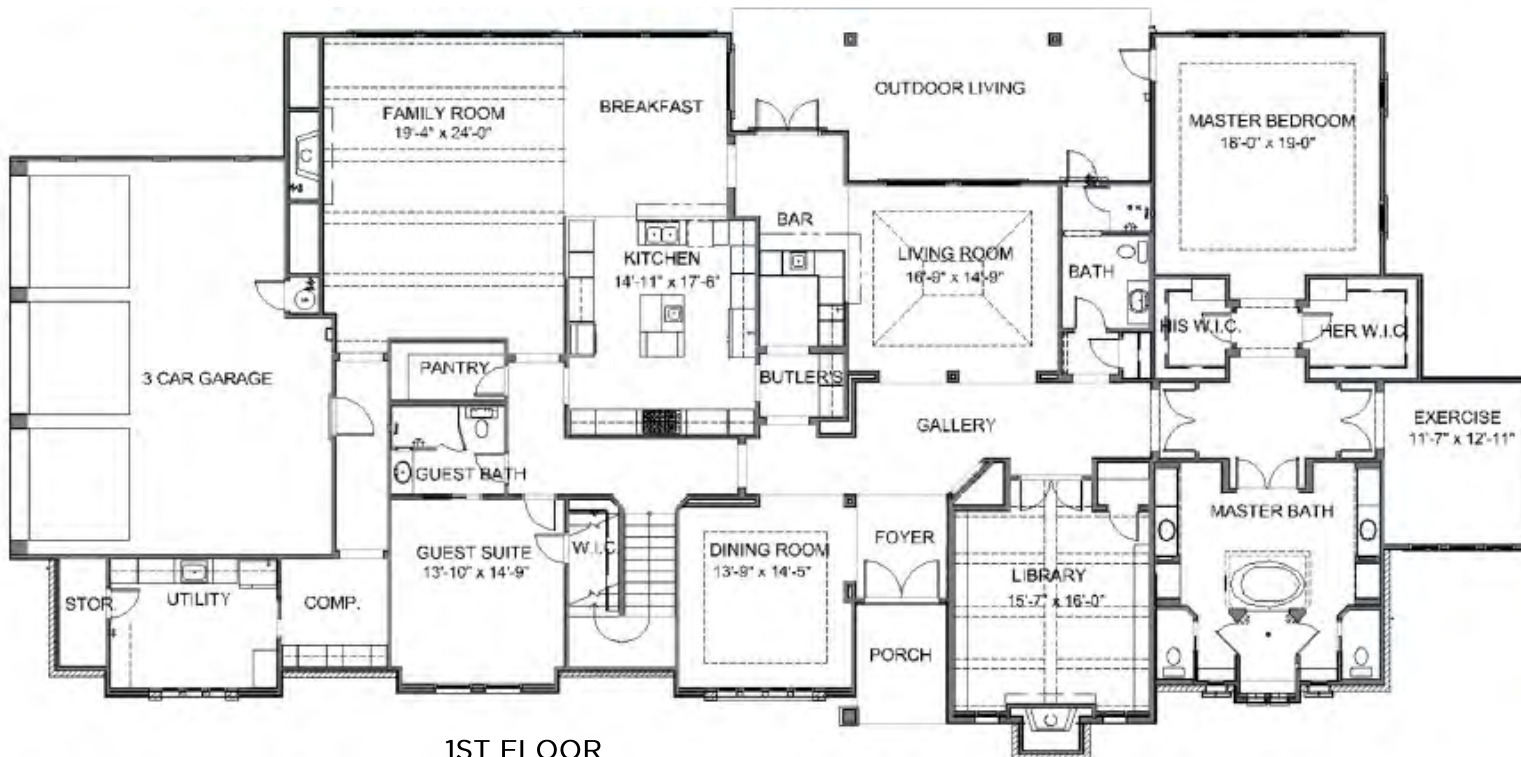

119 WELLESLEY LOOP

Sophisticated Luxury in Huntington at Shavano Park

6,578 SF | 5 Bedrooms | 6.5 Baths

Family Room, Living Room, Library, Upstairs Game Room
Master Suite with Private Flex/Exercise Room & 3-Car Garage

**Stunning 1 Acre Greenbelt Lot*

2ND FLOOR

1ST FLOOR

BURDICK
CUSTOM HOMES

210-497-2200

WWW.BURDICKHOMES.COM

Elevation, Floorplan, & Price are Subject to Change without notice. Square Footage is Approximate and Subject to Change.